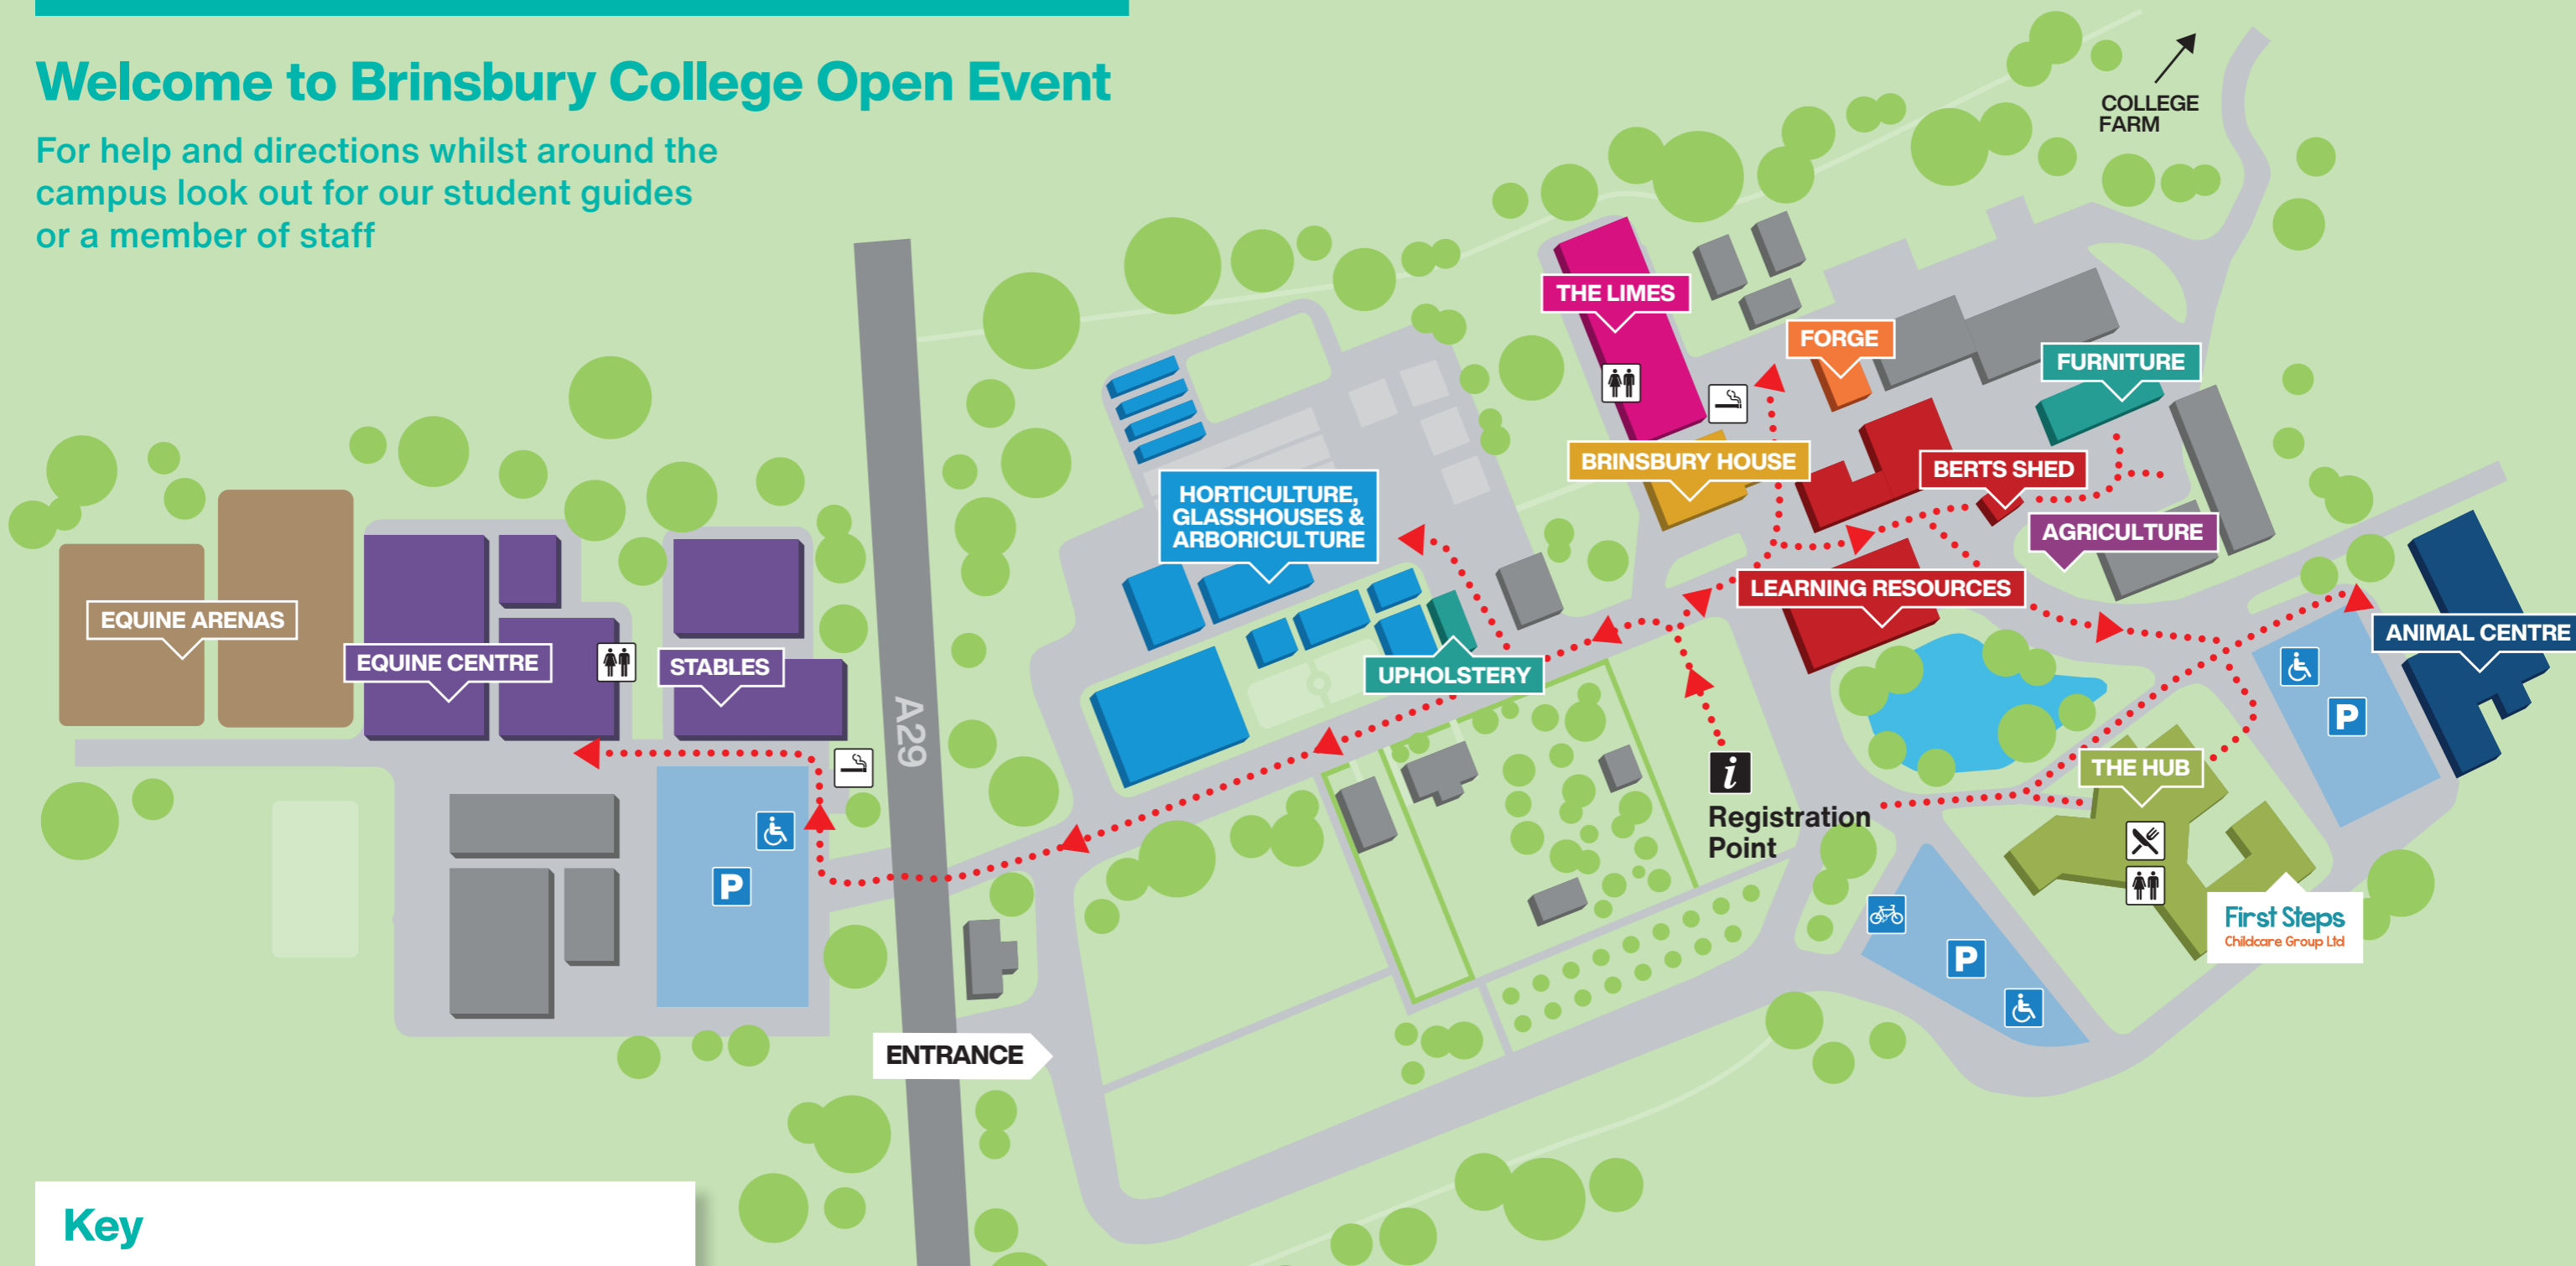

CAMPUS MAP

Welcome to Brinsbury College Open Event

For help and directions whilst around the campus look out for our student guides or a member of staff

Key

-  Registration Points
-  Car Park
-  Disabled Parking
-  Toilets
-  Refreshments
-  Smoking Shelter

 Suggested walking route from Registration Point

 *We run a strict no smoking policy - smoking is only permitted at the designated smoking shelters

-  Equine facilities
-  Brinsbury House
- Main reception
- Commercial office
-  Horticulture and Arboriculture facilities

-  The Limes
-  Forge
-  Furniture and Upholstery
-  Animal Centre
- with Dog Grooming

-  Student Services
- Berts Shed (Student Experience Hub)
- Student Centre
- Learning Resources
- 14-16 Provision
-  Agriculture

-  The Hub
- Additional Support
- Admissions
- Apprenticeships
- Foundation Programmes
- Higher Education
- Refreshments
- Student Union
- T Levels